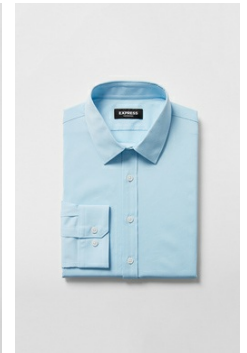

**CLASSIC BLACK PERFORMANCE...**

Style #: 04351814  
Season: SPRING  
Sizes: 39 - 48 Long  
Color: BLACK

**CLASSIC BLACK PERFORMANCE...**

Style #: 03251815  
Season: SPRING  
Sizes: W28 L28 - W40 L34  
Color: BLACK

**SLIM SOLID WRINKLE-RESISTANT...**

Style #: 00303473  
Season: FALL  
Sizes: XS - XXL Tall  
Color: TRUE WHITE

**SLIM SOLID WRINKLE-RESISTANT...**

Style #: 00303473  
Season: FALL  
Sizes: XS - XXL Tall  
Color: BLACK

**SLIM SOLID WRINKLE-RESISTANT...**

Style #: 00303473  
Season: FALL  
Sizes: XS - XXL Tall  
Color: LAKE BLUE

**SLIM SOLID WRINKLE-RESISTANT...**

Style #: 00303473  
Season: FALL  
Sizes: XS - XXL Tall  
Color: HORIZON 736

**SLIM SOLID WRINKLE-RESISTANT...**

Style #: 00303473  
Season: FALL  
Sizes: XS - XXL Tall  
Color: SMOKEY BLU

**ORIGINAL BOLD STRIPE ESSENTIAL...**

Style #: 09701936  
Season: FALL  
Sizes: XXS - XL  
Color: STRIPE-PINK